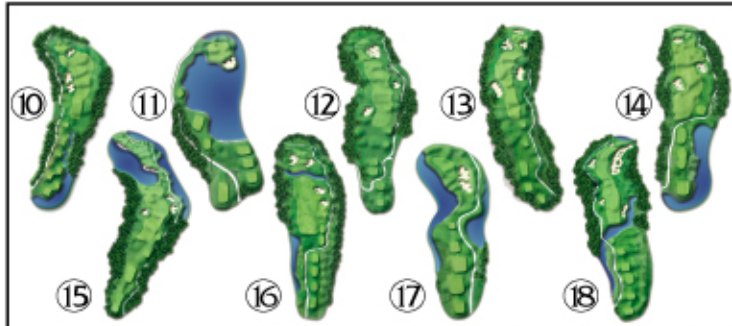

P	10	11	12	13	14	15	16	17	18	In	Tot	Hcp	Net
L	356	165	452	390	381	531	447	208	592	3552	7014		
A	345	155	416	365	370	507	421	181	555	3315	6628		
Y	330	128	400	340	345	467	385	165	525	3085	6120		
E	280	103	333	291	300	392	320	125	460	2604	5136		
R	16	14	10	12	18	6	4	2	8				
Par	4	3	4	4	4	5	4	3	5	36	72		
Tigriss	265	85	295	255	240	355	285	101	434	2315	4502		
Handicap	16	10	8	14	18	4	2	6	12				

Attest:
Saber Tooth 73.3/141 Amur 70.9/135 Bengal 68.1/124 Caspian M-65.0/103
Caspian L-69.0/123 Tigriss 66.3/107